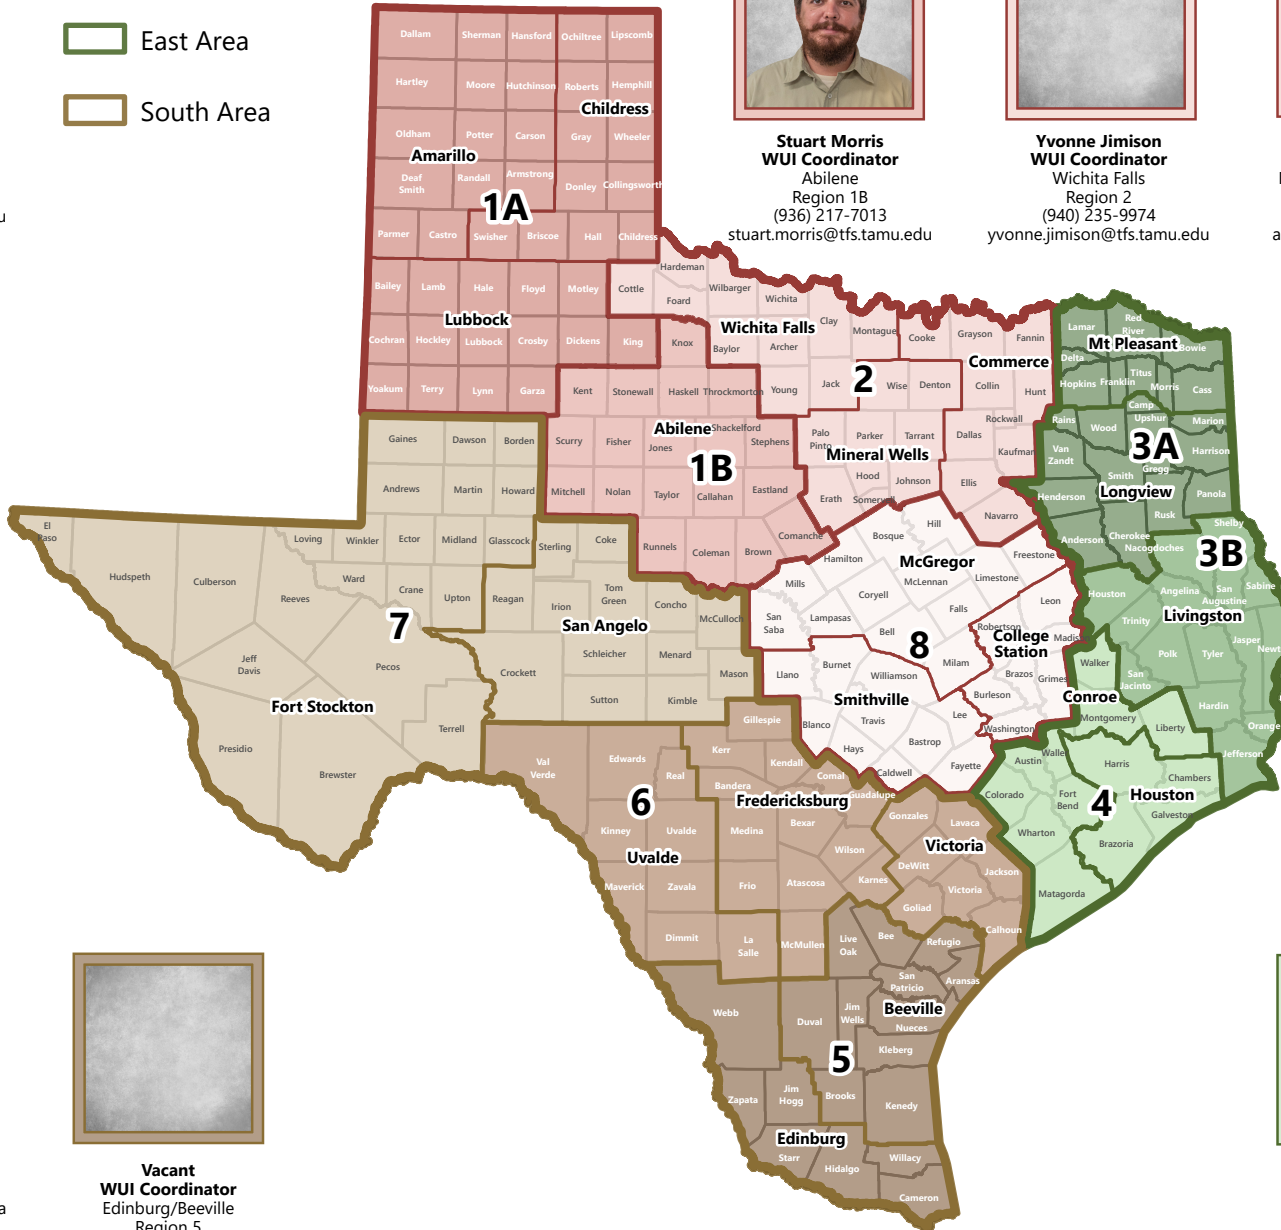

FIELD OPERATIONS

WILDLAND URBAN INTERFACE COORDINATORS

- North Area
- East Area
- South Area

Dayziah Petruska
WUI Coordinator
Uvalde/Fredericksburg/Victoria
Region 6
(210) 585-8078
dayziah.petruska@tfs.tamu.edu

Vacant
WUI Coordinator
Edinburg/Beeville
Region 5

Matt Ford
WUI Coordinator
Conroe/Houston
Region 4
(281) 706-7105
mford@tfs.tamu.edu