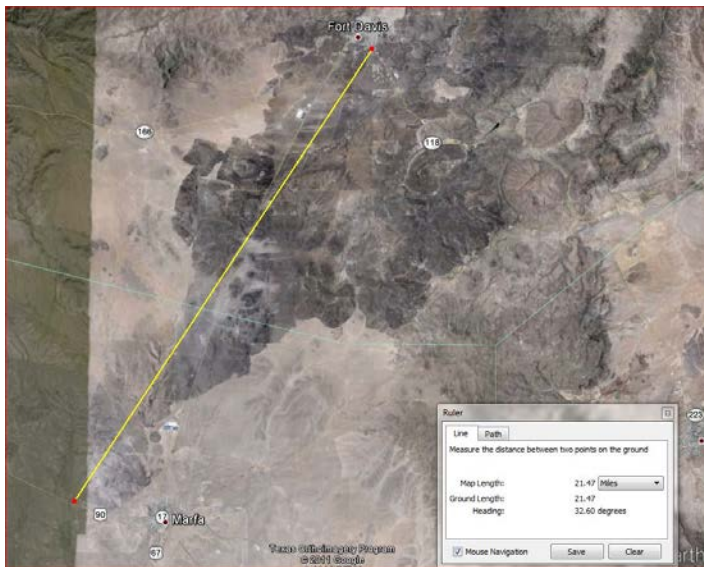

Rockhouse Fire documentation for April 9th 2011

Collected by Brad Smith

According to reports the fire started near Marfa at 1230 hours.

The fire traveled 21 miles to Ft. Davis and arrived at approximately 1600 hours according to eyewitness Robert Poenisch. (Bill Davis contact)

Bill Davis (TFS employee) witnessed fire crossing highway 17 at Wild Rose Pass at 1800 hours. Wild Rose pass is 11 miles NE of Ft. Davis

Fire traveled 33 miles in 5.5 hours for an average of 6 mph ROS

Marfa to Ft. Davis

21 miles in Approx 3.5 hours

Ft. Davis to Wild Rose Pass

11 miles in Approx 2 hours